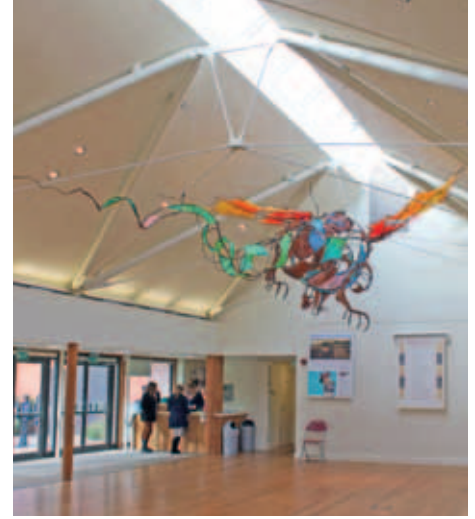

OSCAR[®]

...the plaster smooth acoustic decorative finish

Elite

... the plaster smooth acoustic decorative finish

OSCAR®
...the plaster smooth acoustic decorative finish
Elite

System Benefits

- ease and speed of installation by fully trained Oscar operatives to ensure quality
- ease of local repairs negating the need for expensive pre-handover re-spray's
- application from mobile towers and not an expensive bird cage scaffold
- smooth finish, typically smoother than most painted conventional plasters
- light reflectivity of over 94% for standard white finish
- available in almost any colour
- approved by English Heritage

VWA, The Hague

aLoft Hotel, Excel, London

Hampton Court Palace, Clore Learning Centre

Choose Oscar Elite installations for synthetic acoustic plaster finishes with the appearance of conventional painted plaster. Unlike plaster, Oscar Elite absorbs sound energy instead of reflecting it, thereby reducing reverberation times and overall noise levels, giving clarity to speech & music.

A beautiful room with simple surfaces such as feature timber floors & plain flat walls may be visually appealing but may not be a pleasurable place to spend time due to poor acoustics. The same visual appearance is possible with Oscar Elite.

Oscar Acoustics' Elite team of experienced in-house operatives installed the finish directly onto the original concrete soffit and up the vertical faces of the feature light lantern, all at a depth of only 25mm. The end result was a flat white finish, smoother than most conventional plastered and painted finishes which transformed this potential sonic battleground into a relaxing and comfortable place in which to spend time.