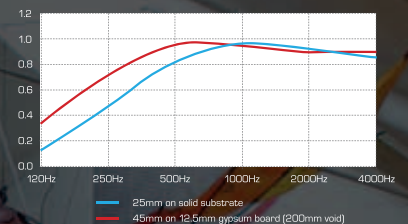

We love the appearance, acoustic performance & the fact that it could be so easily repaired during our very busy build.

Technical Information

Oscar Elite Installations

Structure

The construction consists of high density, acoustically absorbent base board, an acoustically transparent 3-4mm thick base coat that keys to the acoustic board and has flexibility to minimise cracking, followed by a 1mm thick synthetic acoustic plaster top coat that can be sanded when dry.

Acoustic Results

Our technical department offers free advice on the use of our products.

| Description | 125Hz | 250Hz | 500Hz | 1000Hz | 2000Hz | 4000Hz | α_w |
|--|-------|-------|-------|--------|--------|--------|------------|
| 25mm on solid substrate | 0.12 | 0.44 | 0.81 | 1.02 | 0.91 | 0.87 | 0.75 |
| 25mm on 12.5mm gypsum board (200mm void) | 0.15 | 0.36 | 0.77 | 1.01 | 0.91 | 0.89 | 0.70 |
| 45mm on solid substrate | 0.36 | 0.82 | 0.91 | 0.91 | 0.88 | 0.87 | 0.95 |
| 45mm on 12.5mm gypsum board (200mm void) | 0.25 | 0.71 | 0.93 | 0.97 | 0.91 | 0.89 | 0.95 |